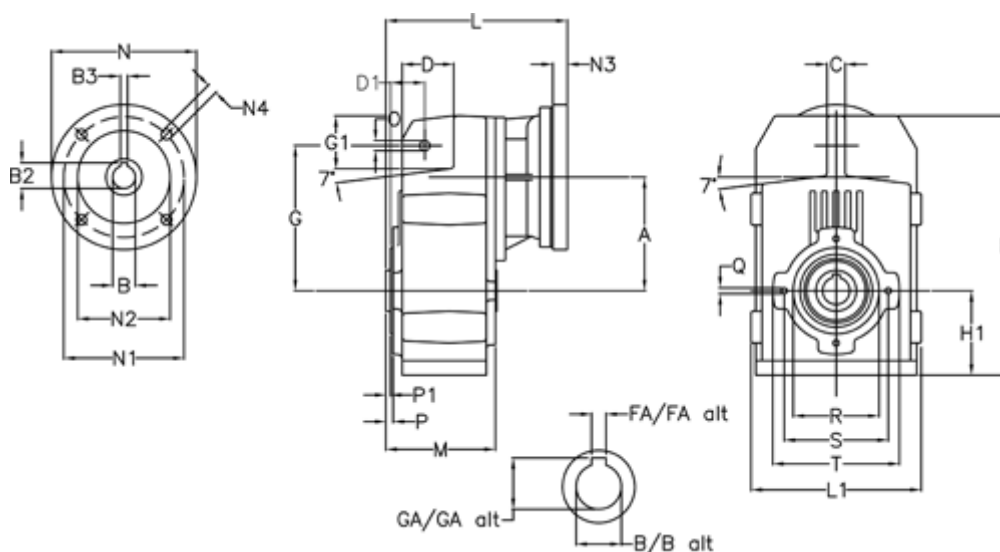

Article number: 29560100743225
 Description: Shaft mounted gear
 A102H25-7,4-P71B5

Measures

A = 112.50	FA = 8	M = 100.5	Q = M8x12
B = 25	G = 140	N = 160	R = 80
B1 = 14	G1 = 51.0	N1 = 130	S = 100
B2 = 16.3	GA = 28.3	N2 = 110	T = 120
B3 = 5	H = 251.0	N4 = M8x16	
C = 20	H1 = 84.0	O = 11	
D = 47.5	L = 185.5	P = 4.5	
D1 = 35.0	L1 = 170	P1 = 3.0	